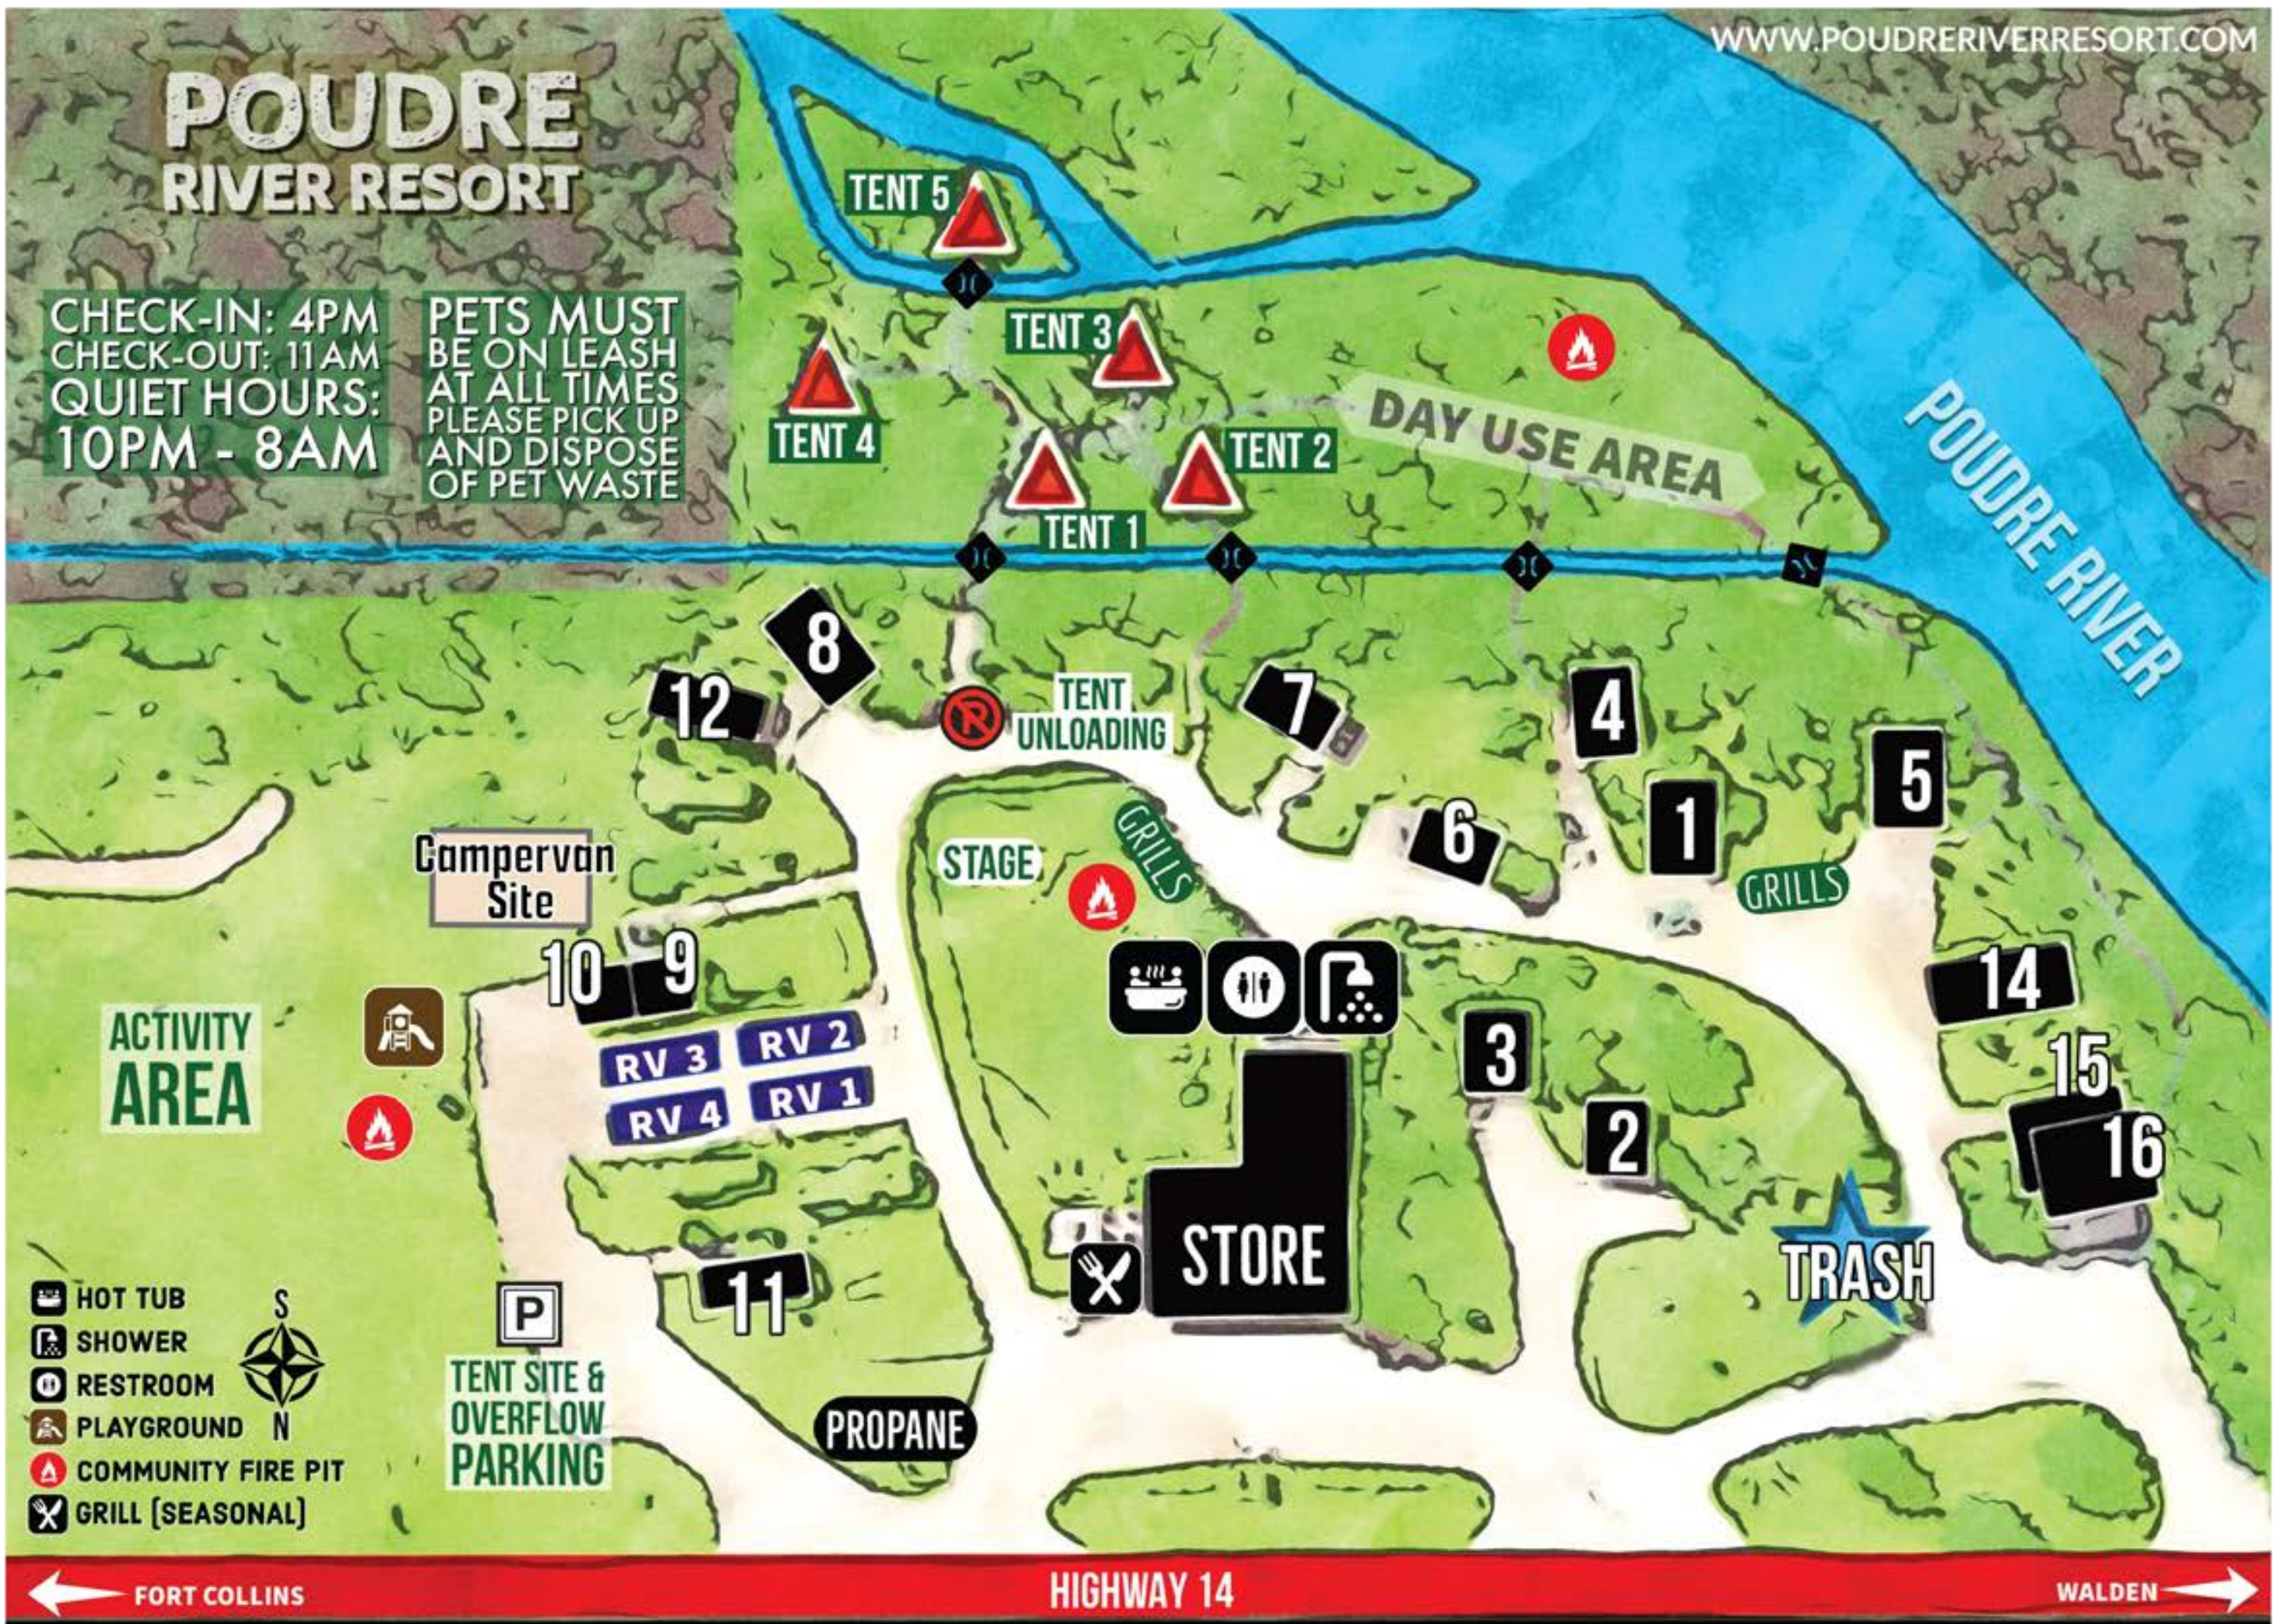

POUDRE RIVER RESORT

CHECK-IN: 4PM
CHECK-OUT: 11AM
QUIET HOURS:
10PM - 8AM

PETS MUST
BE ON LEASH
AT ALL TIMES
PLEASE PICK UP
AND DISPOSE
OF PET WASTE

← FORT COLLINS

HIGHWAY 14

WALDEN →